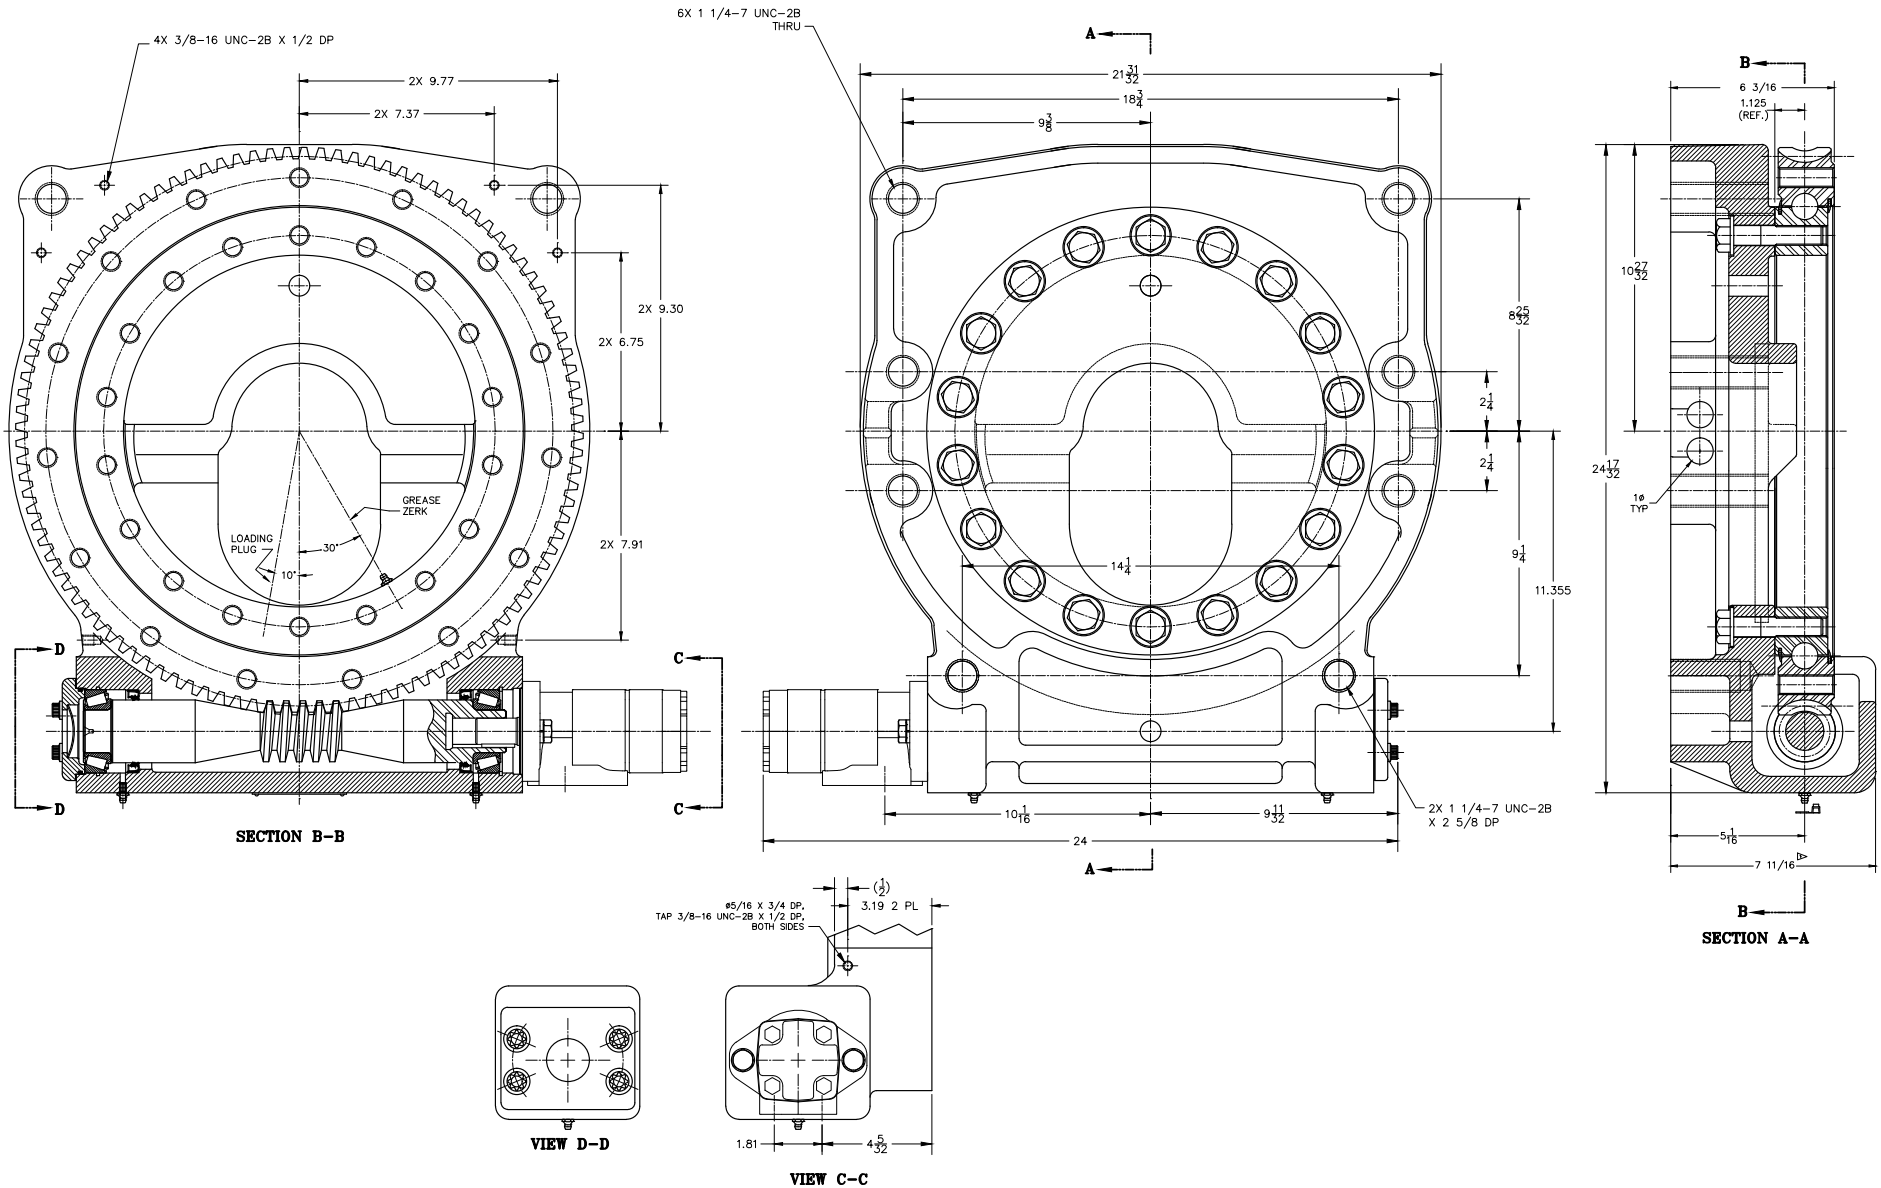

RSW064-0024-.5-06.8-M-RU

RSW060-022S-37-10.6-K-LD

PART #: 170-00046-1

RSW085-054M-58-15.4-S-RU

PART #: 170-00036-3

RSW104-100M-82-19.2-K-RU

RSW083-107S-140-18.9-K-RU

PART #: 170-00062-1